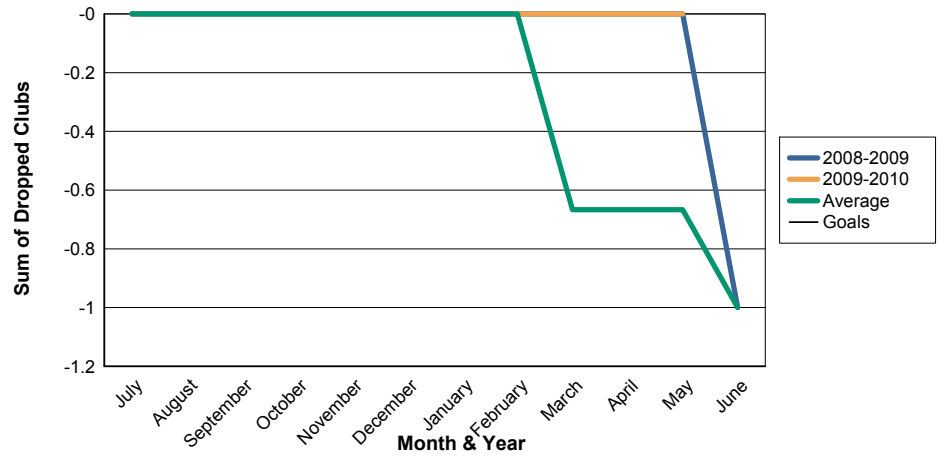

3 Year Comparisons for GMT Constitutional Area 4

By GMT District

As of May 2010

Sum of New Clubs/ Month & Year

For District 103 C

Sum of Dropped Clubs/ Month & Year

For District 103 C

Sum of Net Clubs/ Month & Year