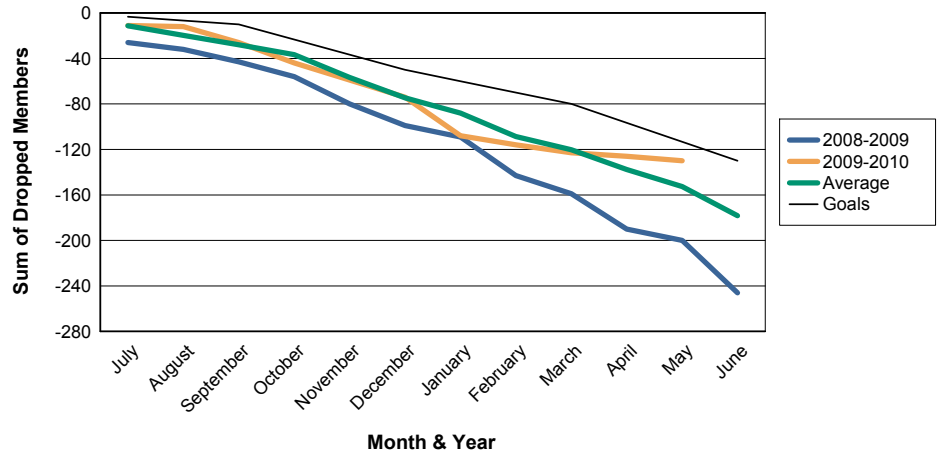

Sum of Dropped Members/ Month & Year

For District 103 C