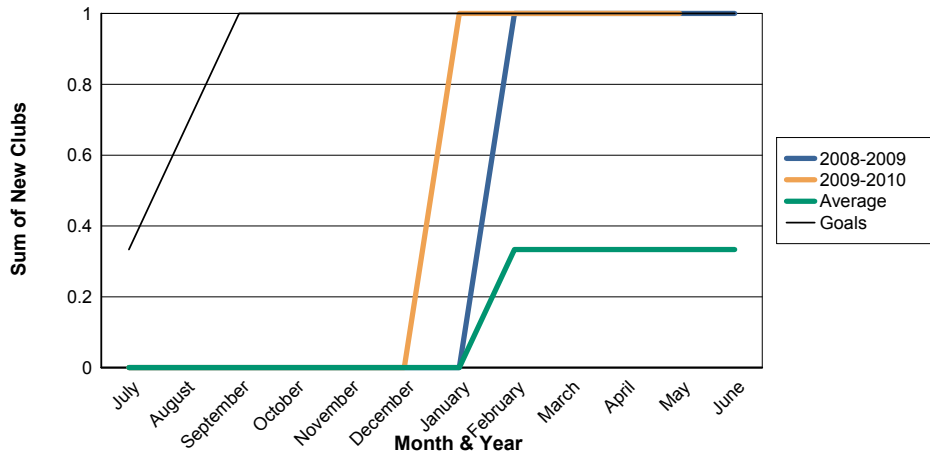

3 Year Comparisons for GMT Constitutional Area 4

By GMT District

As of May 2010

Sum of New Clubs/ Month & Year

For District 103 C

Sum of Dropped Clubs/ Month & Year

For District 103 C

Sum of Net Clubs/ Month & Year