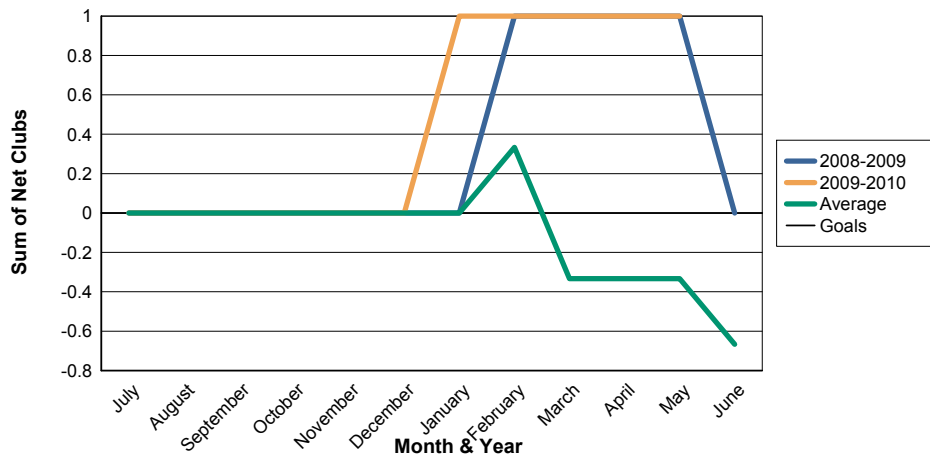

Sum of Net Clubs/ Month & Year

For District 103 C