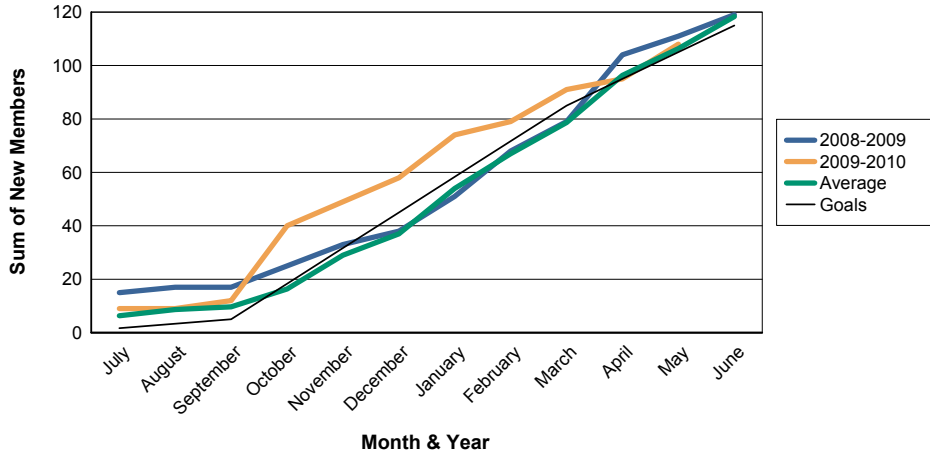

For District 103 C

Sum of Charter Members/ Month & Year

For District 103 C

3 Year Comparisons for GMT Constitutional Area 4

By GMT District

As of May 2010

Sum of New Members/ Month & Year

For District 103 C