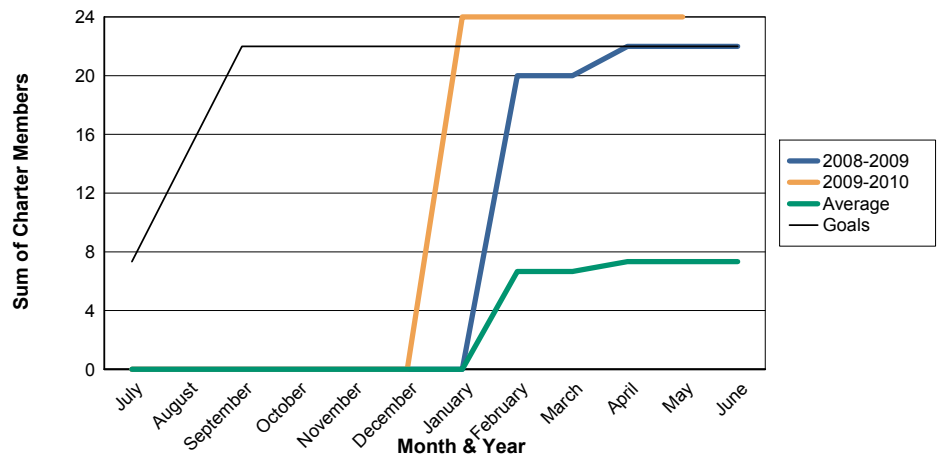

Sum of Charter Members/ Month & Year

For District 103 C